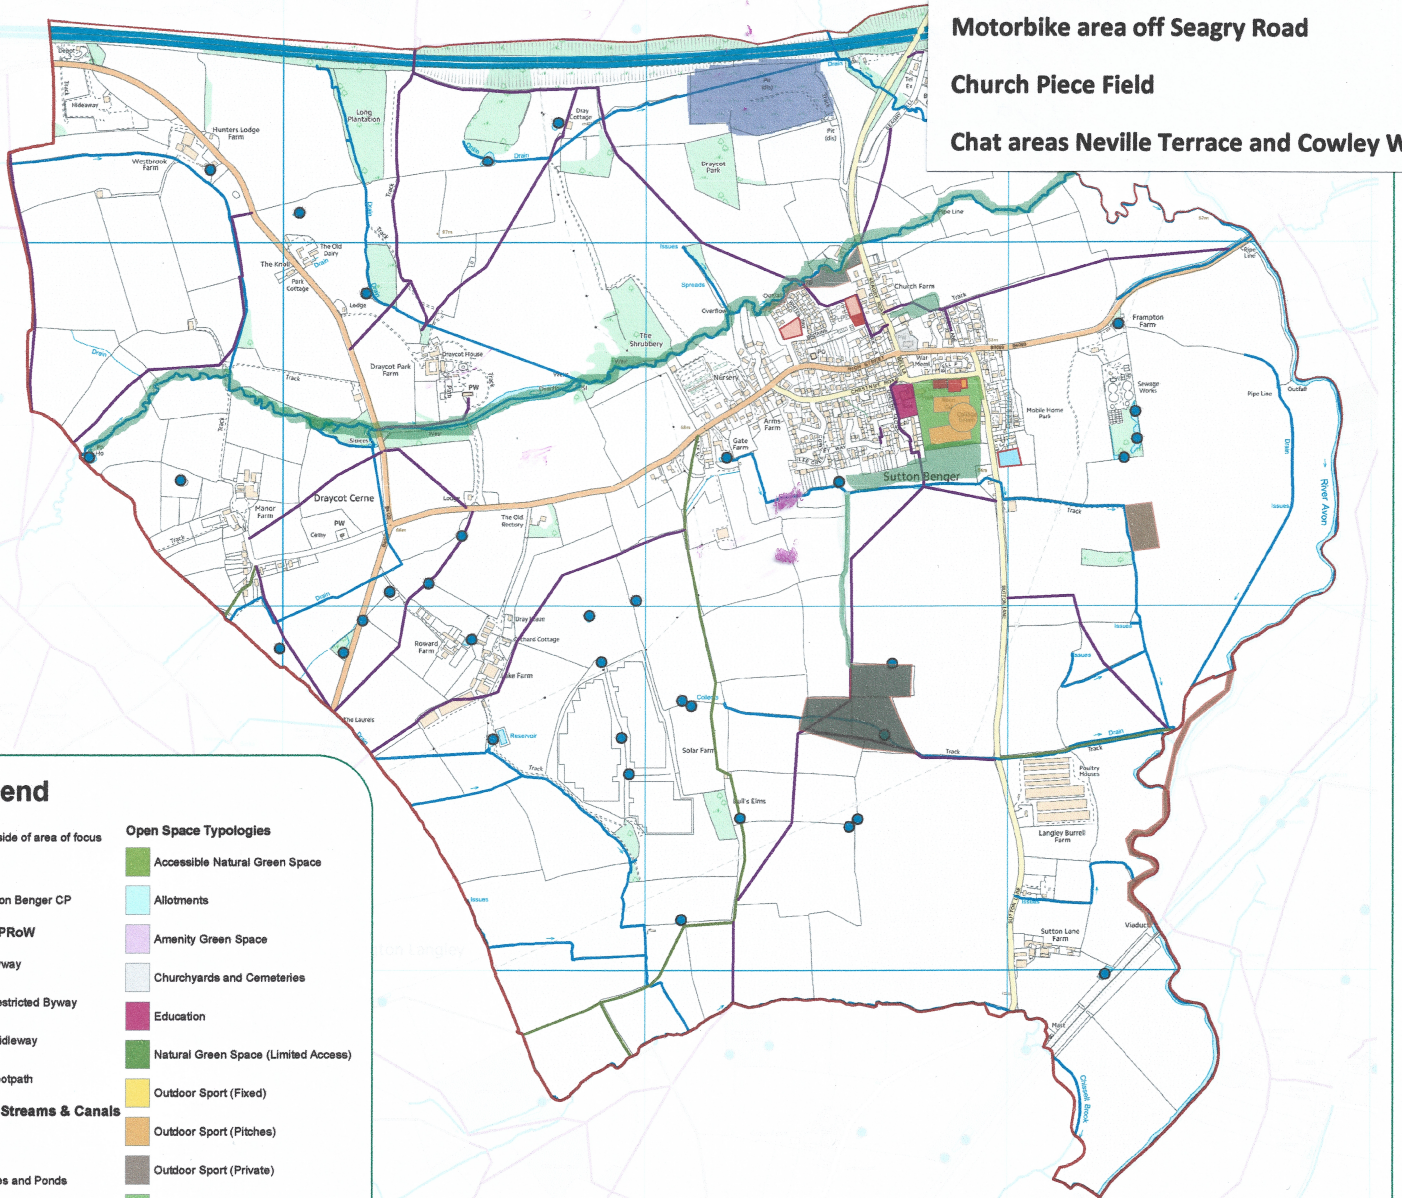

Sutton Benger Existing Open Space and Proposed Green Spaces

1:10,000

Suggested Green Spaces:

- Allotments
- Rec and Pitches
- Model plane airfield
- Back of Park along brook
- Play area and 2 greens in Park
- Big Field
- Sutton Lane Meadows
- Fishing pegs River Avon
- All woodlands and hedgerows
- All riverbanks and lakes
- Motorbike area off Seagry Road
- Church Piece Field
- Chat areas Neville Terrace and Cowley Way

Legend

Outside of area of focus	
NAME	Open Space Typologies
Sutton Benger CP	Accessible Natural Green Space
Type of PRoW	Allotments
1 Byway	Amenity Green Space
2 Restricted Byway	Churchyards and Cemeteries
3 Bridleway	Education
4 Footpath	Natural Green Space (Limited Access)
Rivers, Streams & Canals	Outdoor Sport (Fixed)
Lakes and Ponds	Outdoor Sport (Pitches)
	Outdoor Sport (Private)
	Park and Recreation Ground
	Play Space (Children)
	Play Space (Youth)